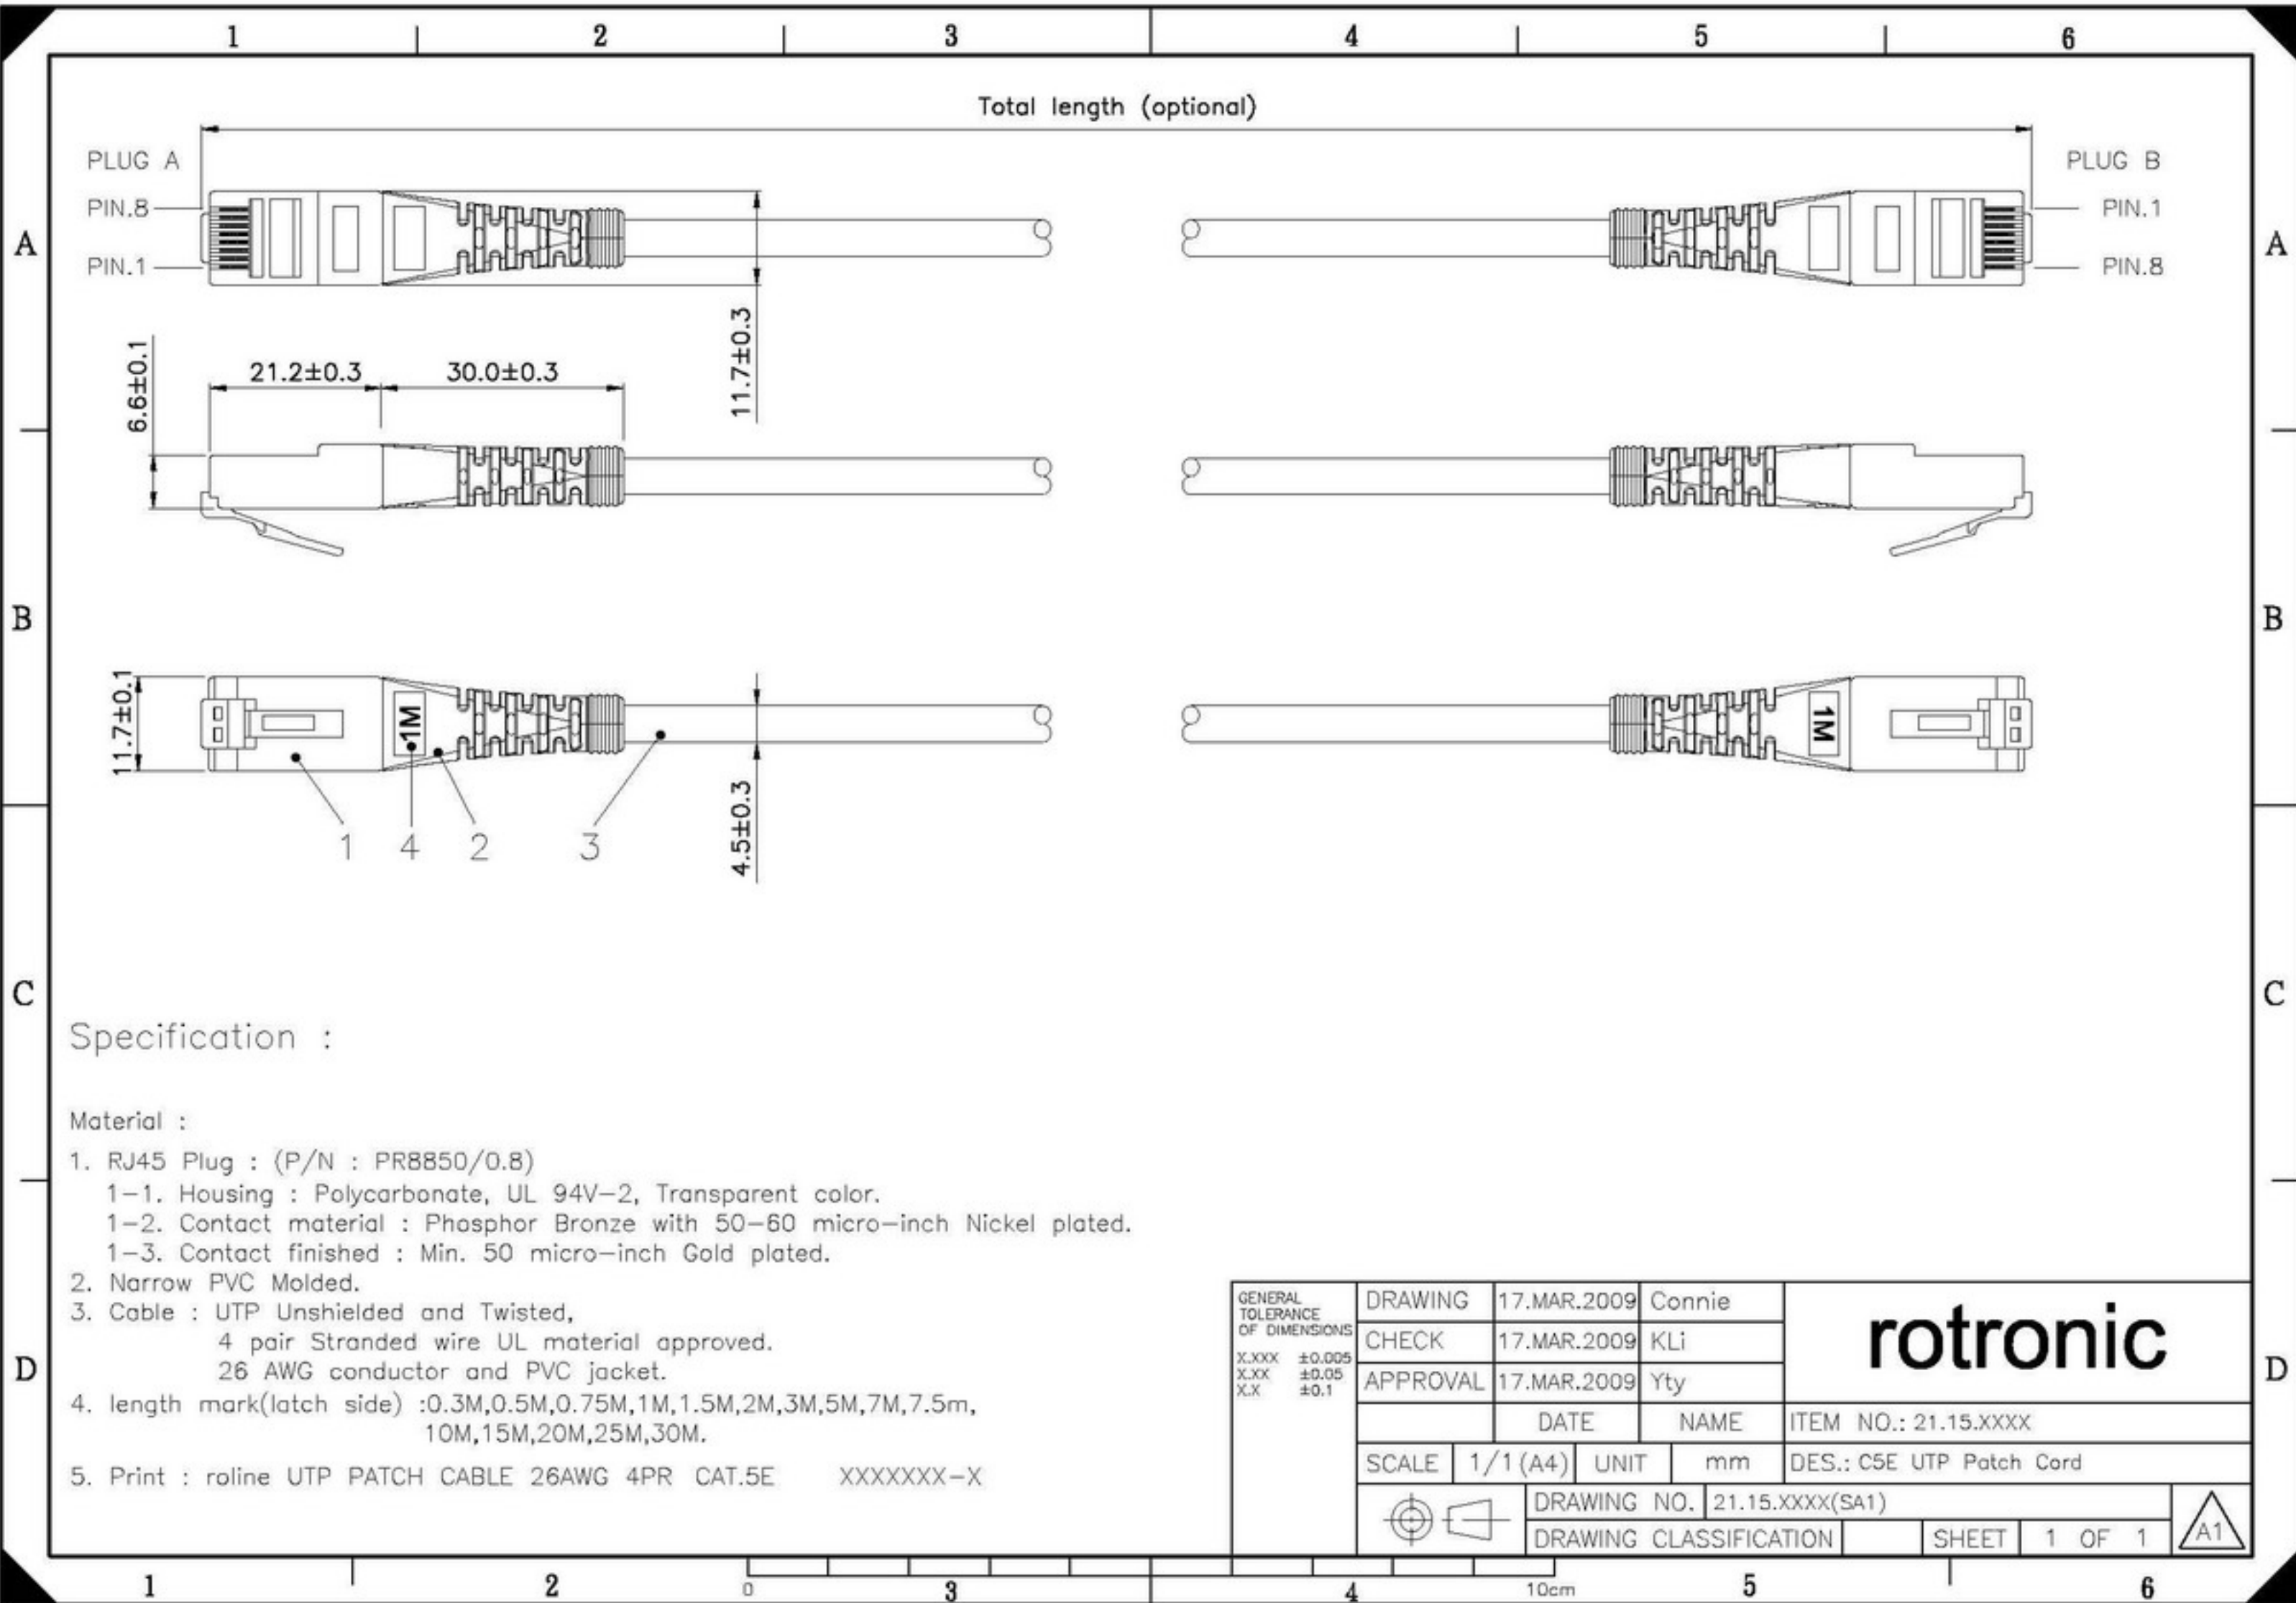

Datenblatt - Fiche technique - Data sheet

21.15.0564

ROLINE UTP-Patchkabel konf. Kat. 5e, blau, 5,0 m

Cordon ROLINE Cat.5e UTP confectionné, bleu, 5,0 m

ROLINE UTP Patch Cord Cat.5e, blue, 5.0 m

Specification :

Material :

1. RJ45 Plug : (P/N : PR8850/0.8)
 - 1-1. Housing : Polycarbonate, UL 94V-2, Transparent color.
 - 1-2. Contact material : Phosphor Bronze with 50-60 micro-inch Nickel plated.
 - 1-3. Contact finished : Min. 50 micro-inch Gold plated.
2. Narrow PVC Molded.
3. Cable : UTP Unshielded and Twisted,
 - 4 pair Stranded wire UL material approved.
 - 26 AWG conductor and PVC jacket.
4. length mark(latch side) :0.3M,0.5M,0.75M,1M,1.5M,2M,3M,5M,7M,7.5m, 10M,15M,20M,25M,30M.
5. Print : roline UTP PATCH CABLE 26AWG 4PR CAT.5E XXXXXX-X

GENERAL TOLERANCE OF DIMENSIONS X.XXX ±0.005 X.XX ±0.05 X.X ±0.1	DRAWING	17.MAR.2009	Connie	rotronic
	CHECK	17.MAR.2009	KLi	
	APPROVAL	17.MAR.2009	Yty	
		DATE	NAME	ITEM NO.: 21.15.XXXX
	SCALE 1/1 (A4)	UNIT mm	DES.: C5E UTP Patch Cord	
	DRAWING NO. 21.15.XXXX(SA1)		SHEET 1 OF 1	
	DRAWING CLASSIFICATION			